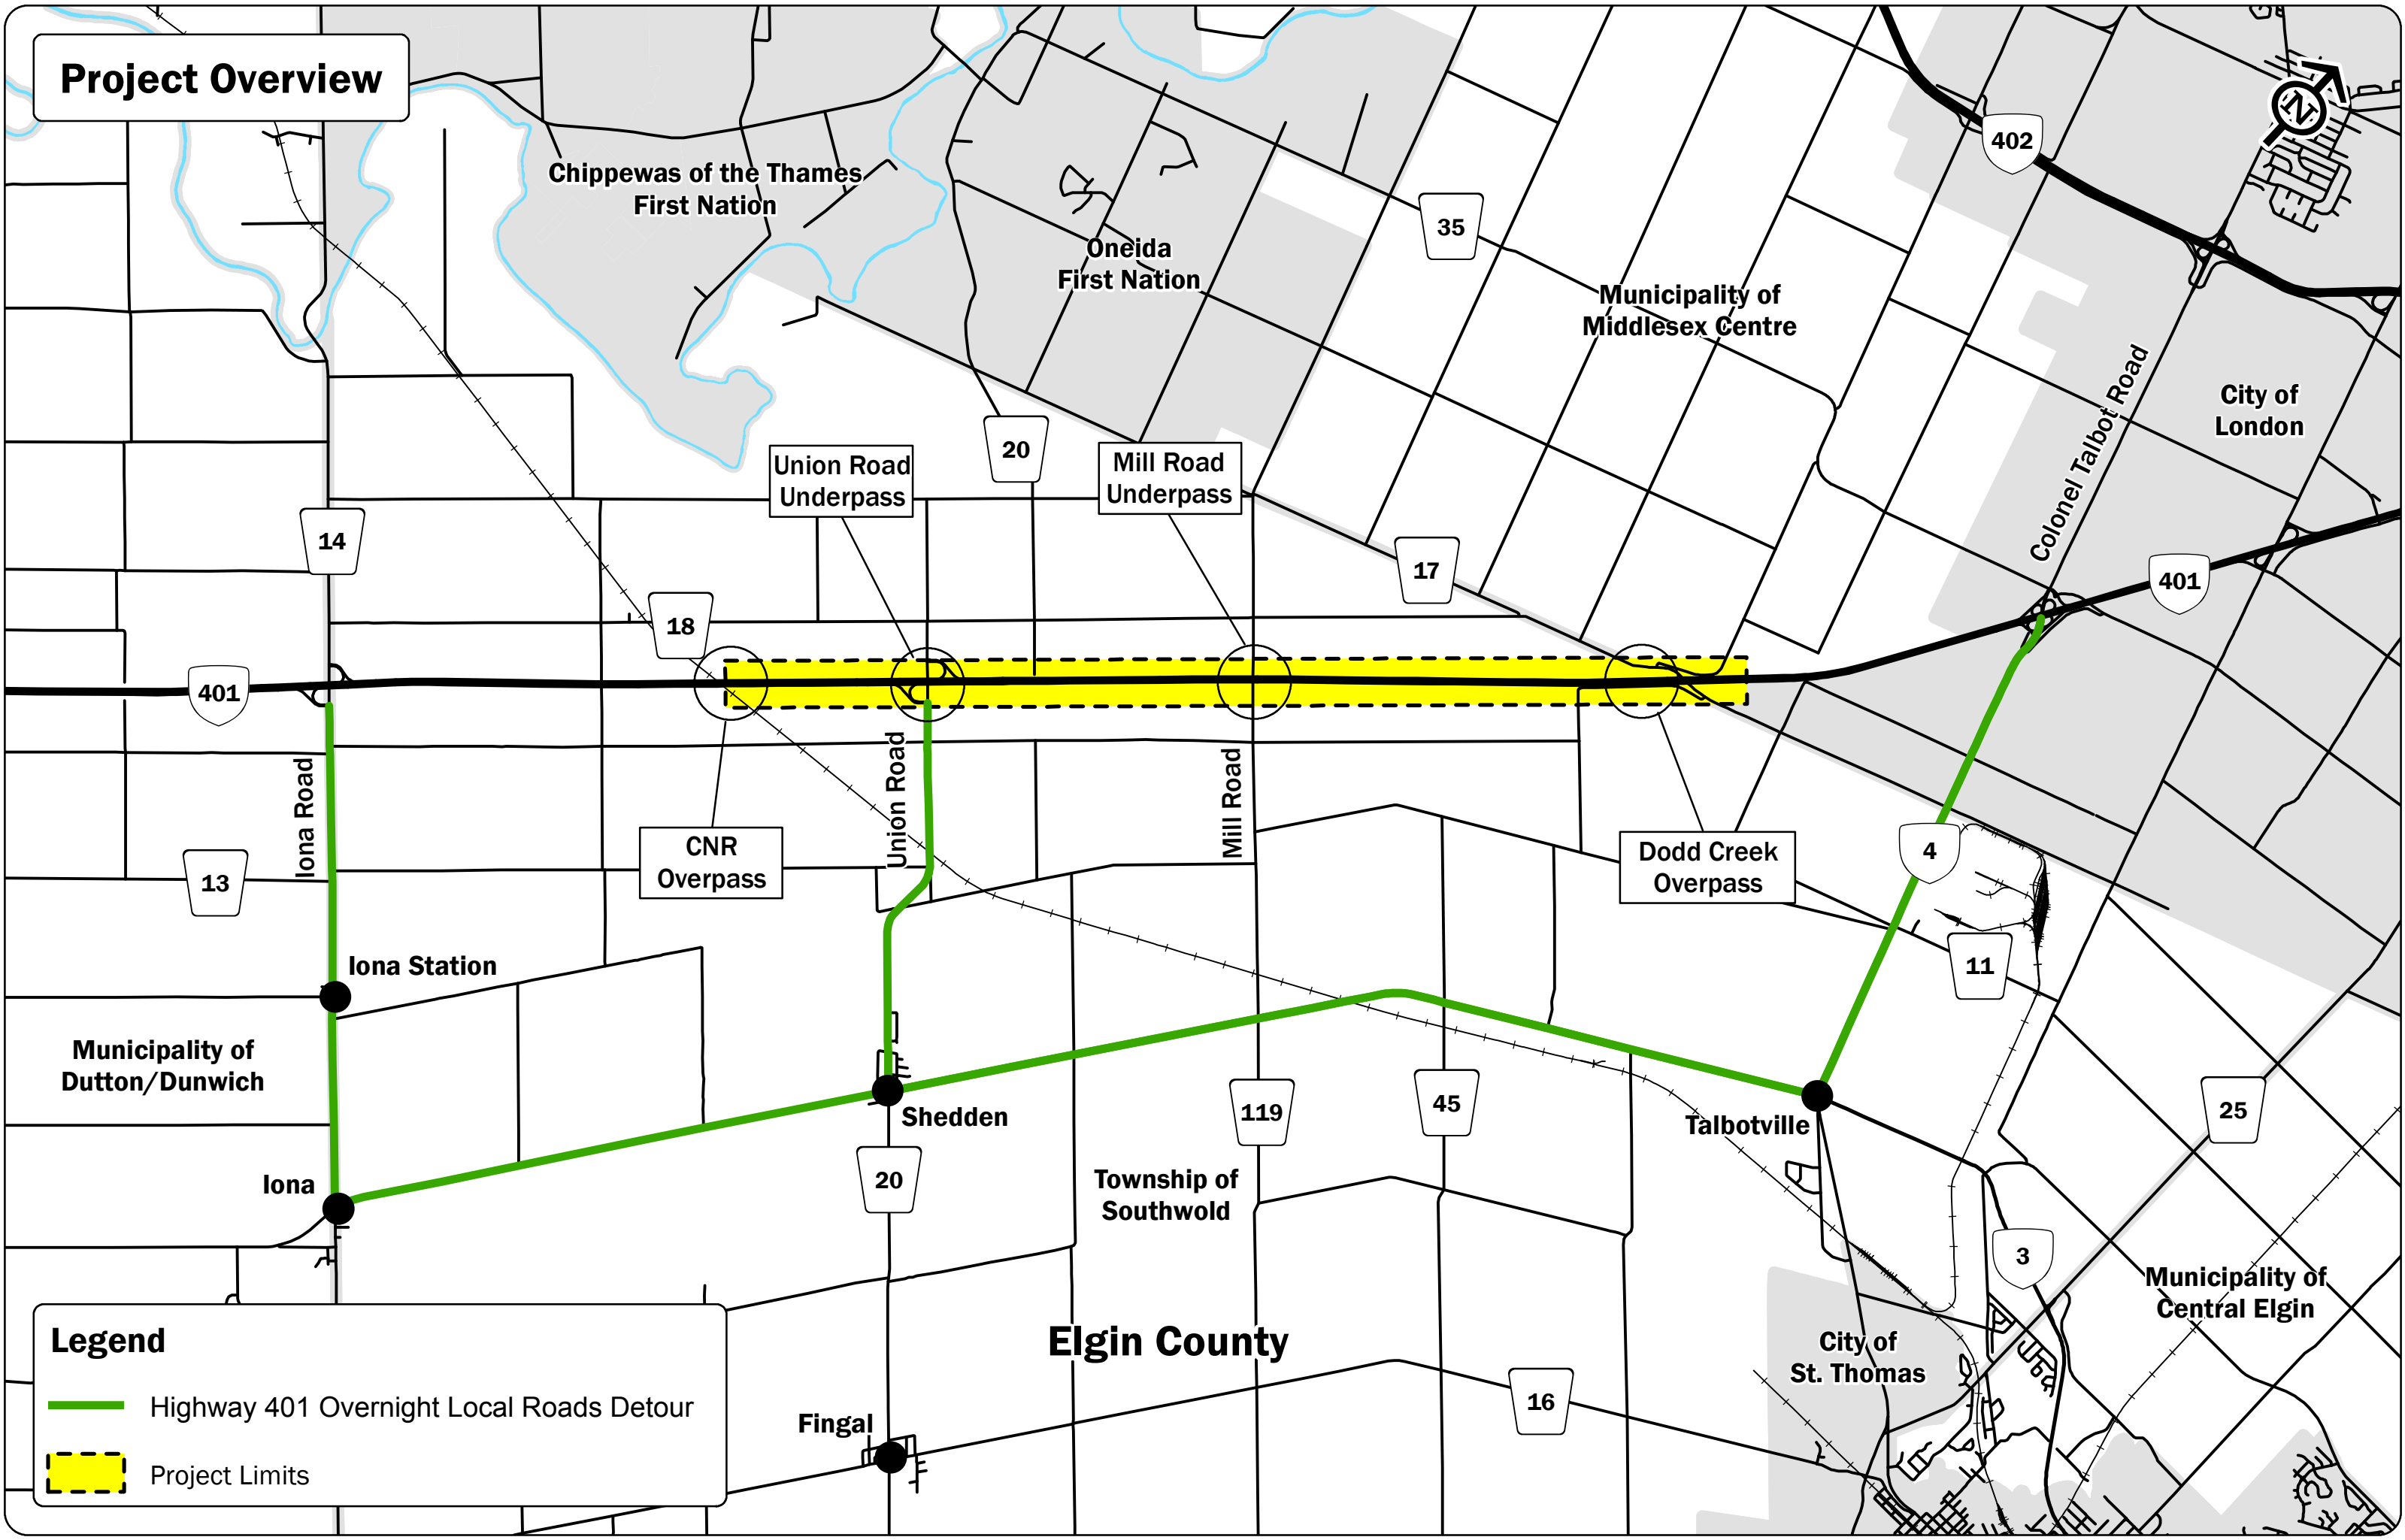

Project Overview

Legend

-  Highway 401 Overnight Local Roads Detour
-  Project Limits